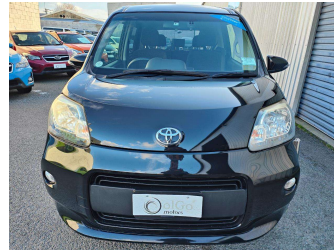

# 2012 Toyota Porte F

Purchase Price

**\$9,150**

Includes GST  
Excludes on-road costs of \$475

Finance may be available on this vehicle. Ask one of our friendly staff for more information.

Gain peace of mind with Mechanical Breakdown Insurance. **Ask us how.**

Body Style

**4 door, Hatchback**

Odometer

**39,000 km**

Engine

**1500 cc, Petrol**

Fuel Type

**Petrol**

Transmission

**Auto, Front Wheel**

Wheels

-

VIN

**7AT0H64WX23006760**

Interior

**Black, Cloth**