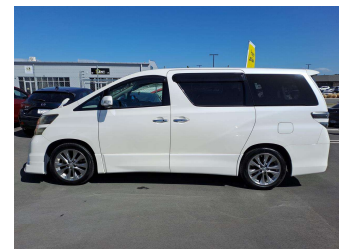

2011 Toyota Vellfire 2.4 Z Platinum Selection

Purchase Price **\$13,950**

Includes GST
Excludes on-road costs of \$475

Finance may be available on this vehicle. Ask one of our friendly staff for more information.

Body Style	5 door, Van	Reg No.	-
Odometer	135,700 km	Ext Colour	Pearl White
Engine	2400 cc, Petrol	History	Ex-Overseas
Fuel Type	Petrol	Seats	7 seats
Transmission	Auto, Front Wheel	CO2 Emissions	★ ★ ★ ☆ ☆ ☆ 233 grams/km
Wheels	-	Energy Economy	★ ☆ ☆ ☆ ☆ ☆ Annual fuel cost of \$3,920 10L per 100km
VIN	7AT0H65MX24165323	Cost per year is an estimate based on petrol price of \$2.80 per litre and an average distance of 14000 km. Emissions and Energy Economy figures standardised to 3P WLTP.	
Interior	Black, Cloth	Stock ID: 23375	
Safety		Based on 2023 VSRR rating	