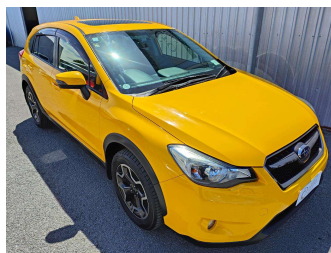

# 2015 Subaru XV 2.0i-L 4WD Eyesight

**Purchase Price** **\$16,950**

Includes GST  
Excludes on-road costs of \$475

Finance may be available on this vehicle. Ask one of our friendly staff for more information.

Body Style  
**5 door, SUV / 4x4**

Odometer  
**44,000 km**

Engine  
**2000 cc, Petrol**

Fuel Type  
**Petrol**

Transmission  
**Auto, 4WD/4x4**

Wheels  
-

VIN  
**7AT0GF1XX24089658**

Interior  
**Black, Cloth**