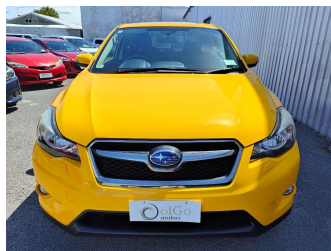

# 2015 Subaru XV 2.0i-L 4WD Eyesight

**Purchase Price** **\$16,950**

Includes GST  
Excludes on-road costs of \$475

Finance may be available on this vehicle. Ask one of our friendly staff for more information.

Body Style  
**5 door, SUV / 4x4**

Odometer  
**44,000 km**

Engine  
**2000 cc, Petrol**

Fuel Type  
**Petrol**

Transmission  
**Auto, 4WD/4x4**

Wheels  
-

VIN  
**7AT0GF1XX24089658**

Interior  
**Black, Cloth**