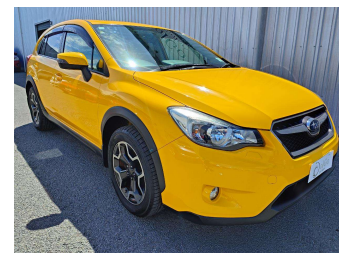

# 2015 Subaru XV 2.0i-L 4WD Eyesight

**Purchase Price** **\$16,950**

Includes GST  
Excludes on-road costs of \$475

Finance may be available on this vehicle. Ask one of our friendly staff for more information.

Body Style  
**5 door, SUV / 4x4**

Odometer  
**44,000 km**

Engine  
**2000 cc, Petrol**

Fuel Type  
**Petrol**

Transmission  
**Auto, 4WD/4x4**

Wheels  
-

VIN  
**7AT0GF1XX24089658**

Interior  
**Black, Cloth**