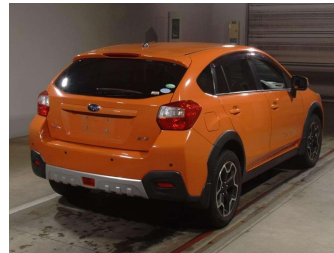

2012 Subaru XV 2.0i-L 4WD Eyesight

Purchase Price **\$14,450**

Includes GST
Excludes on-road costs of \$350

Finance may be available on this vehicle. Ask one of our friendly staff for more information.

Gain peace of mind with Mechanical Breakdown Insurance. Ask us how.

Body Style
5 door, SUV / 4x4

Odometer
82,000 km

Engine
2000 cc, Petrol

Fuel Type
Petrol

Transmission
Auto, 4WD/4x4

Wheels
-

VIN
-

Interior
Black, Cloth