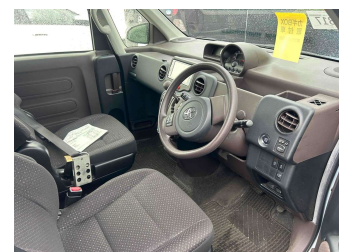

2013 Toyota Spade F

Purchase Price **\$9,930**

Includes GST
Excludes on-road costs of \$475

Finance may be available on this vehicle. Ask one of our friendly staff for more information.

Gain peace of mind with Mechanical Breakdown Insurance. **Ask us how.**

- Top features**
- » ABS Braking
 - » Air Conditioning
 - » CD Player
 - » Central Locking
 - » Chain Driven (no cam b...
 - » Comes with new WOF
 - » Electric Windows
 - » ESC
 - » Front Wheel Drive
 - » Radio
 - » Remote Locking
 - » Reversing Camera
 - » Smart Key

Body Style
5 door, Hatchback

Odometer
45,500 km

Engine
1500 cc, Internal Combustion

Fuel Type
Petrol

Transmission
Auto, Front Wheel

Wheels
-

VIN
-

Interior
Grey, Cloth