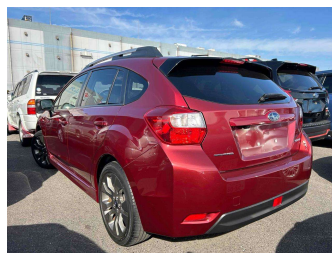

2014 Subaru Impreza 2.0i 4WD Sport EyeSight

Purchase Price

\$13,950

Includes GST
Excludes on-road costs of \$350

Finance may be available on this vehicle. Ask one of our friendly staff for more information.

Body Style

5 door, Hatchback

Odometer

36,000 km

Engine

2000 cc, Petrol

Fuel Type

Petrol

Transmission

Auto, 4WD/4x4

Wheels

-

VIN

-

Interior

Black, Cloth