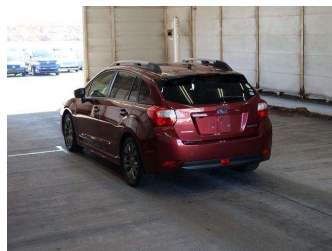

2014 Subaru Impreza 2.0i 4WD Sport EyeSight

Purchase Price

\$13,950

Includes GST
Excludes on-road costs of \$350

Finance may be available on this vehicle. Ask one of our friendly staff for more information.

Body Style

5 door, Hatchback

Odometer

36,000 km

Engine

2000 cc, Petrol

Fuel Type

Petrol

Transmission

Auto, 4WD/4x4

Wheels

-

VIN

-

Interior

Black, Cloth