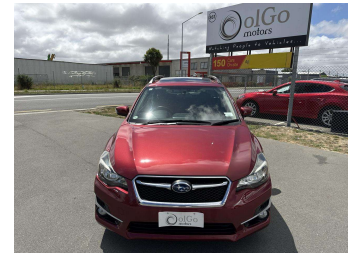

2014 Subaru Impreza 2.0i 4WD Sport EyeSight

Purchase Price

\$14,430

Includes GST
Excludes on-road costs of \$475

Finance may be available on this vehicle. Ask one of our friendly staff for more information.

Body Style
5 door, Hatchback

Odometer
67,300 km

Engine
2000 cc, Petrol

Fuel Type
Petrol

Transmission
Auto, 4WD/4x4

Wheels
-

VIN
7AT0GF09X24083648

Interior
Black, Half-Leather