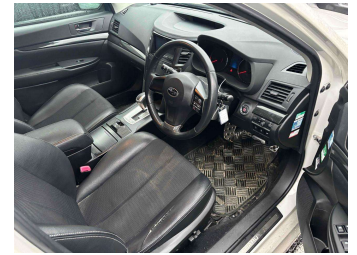

2013 Subaru Legacy 2.5i B Sports EyeSight

Purchase Price **\$10,950**

Includes GST
Excludes on-road costs of \$475

Finance may be available on this vehicle. Ask one of our friendly staff for more information.

Gain peace of mind with Mechanical Breakdown Insurance. **Ask us how.**

- Top features**
- » 4WD
 - » ABS Braking
 - » Air Conditioning
 - » Alloy Wheels (Factory)
 - » Body Kit (Factory)
 - » CD Player
 - » Central Locking
 - » Chain Driven (no cam b...)
 - » Comes with new WOF
 - » Cruise Control
 - » Electric Mirrors
 - » Electric Windows
 - » Facelift Model
 - » Paddle Shifters
 - » Power Front Seat(s)
 - » Remote Locking
 - » Smart Key

Body Style
5 door, Station Wagon

Odometer
129,200 km

Engine
2500 cc, Petrol

Fuel Type
Petrol

Transmission
Auto, 4WD/4x4

Wheels
-

VIN
-

Interior
Black, Half-Leather