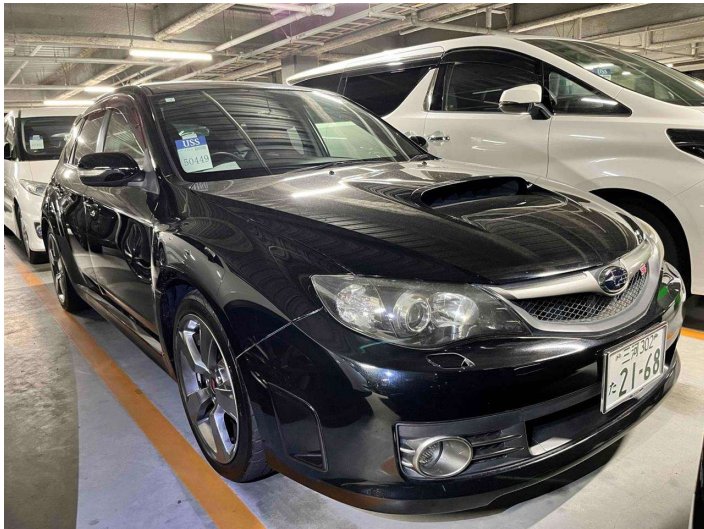

2010 Subaru Impreza WRX STi 2.5 4WD A-Line

Purchase Price **\$21,450**

Includes GST
Excludes on-road costs of \$350

Finance may be available on this vehicle. Ask one of our friendly staff for more information.

Body Style
5 door, Hatchback

Odometer
68,000 km

Engine
2500 cc, Petrol

Fuel Type
Petrol

Transmission
5-Speed Auto, 4WD/4x4

Wheels
-

VIN
-

Interior
Black, Half-Leather

Safety
-

Reg No.
-

Ext Colour
Black

History
Ex-Overseas

Seats
5 seats

CO2 Emissions
-

Energy Economy
-

Stock ID: 23834