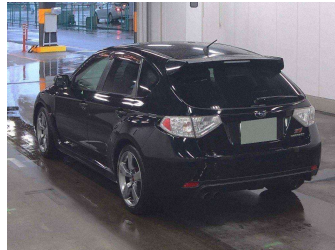

2010 Subaru Impreza WRX STi 2.5 4WD A-Line

Purchase Price **\$21,450**

Includes GST
Excludes on-road costs of \$350

Finance may be available on this vehicle. Ask one of our friendly staff for more information.

Body Style
5 door, Hatchback

Odometer
68,000 km

Engine
2500 cc, Petrol

Fuel Type
Petrol

Transmission
5-Speed Auto, 4WD/4x4

Wheels
-

VIN
-

Interior
Black, Half-Leather