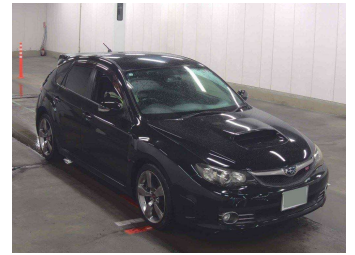

2010 Subaru Impreza WRX STi 2.5 4WD A-Line

Purchase Price **\$21,450**

Includes GST
Excludes on-road costs of \$350

Finance may be available on this vehicle. Ask one of our friendly staff for more information.

Body Style
5 door, Hatchback

Odometer
68,000 km

Engine
2500 cc, Petrol

Fuel Type
Petrol

Transmission
5-Speed Auto, 4WD/4x4

Wheels
-

VIN
-

Interior
Black, Half-Leather