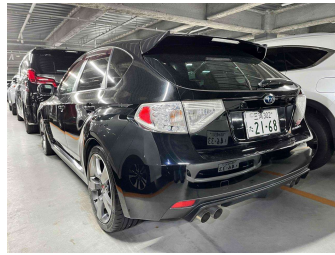

2010 Subaru Impreza WRX STi 2.5 4WD A-Line

Purchase Price **\$21,450**

Includes GST
Excludes on-road costs of \$350

Finance may be available on this vehicle. Ask one of our friendly staff for more information.

Body Style
5 door, Hatchback

Odometer
68,000 km

Engine
2500 cc, Petrol

Fuel Type
Petrol

Transmission
5-Speed Auto, 4WD/4x4

Wheels
-

VIN
-

Interior
Black, Half-Leather