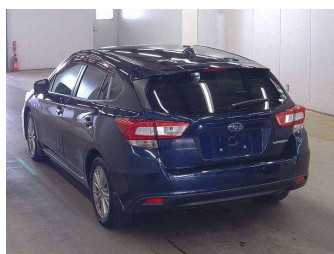

# 2018 Subaru Impreza 1.6i-L Sport EyeSight

**Purchase Price** **\$11,930**

Includes GST  
Excludes on-road costs of \$475

Finance may be available on this vehicle. Ask one of our friendly staff for more information.

Body Style  
**5 door, Hatchback**

Odometer  
**96,500 km**

Engine  
**1600 cc, Internal Combustion**

Fuel Type  
**Petrol**

Transmission  
**Auto, Front Wheel**

Wheels  
-

VIN  
-

Interior  
**Black & Grey, Cloth**