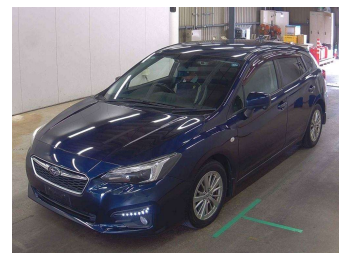

# 2018 Subaru Impreza 1.6i-L Sport EyeSight

**Purchase Price** **\$11,930**

Includes GST  
Excludes on-road costs of \$475

Finance may be available on this vehicle. Ask one of our friendly staff for more information.

Body Style  
**5 door, Hatchback**

Odometer  
**96,500 km**

Engine  
**1600 cc, Internal Combustion**

Fuel Type  
**Petrol**

Transmission  
**Auto, Front Wheel**

Wheels  
-

VIN  
-

Interior  
**Black & Grey, Cloth**