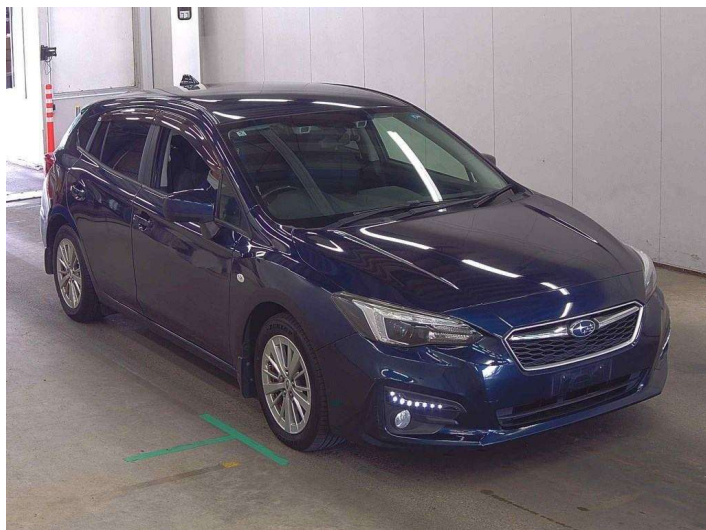

# 2018 Subaru Impreza 1.6i-L Sport EyeSight

**Purchase Price** **\$11,930**

Includes GST  
Excludes on-road costs of \$475

Finance may be available on this vehicle. Ask one of our friendly staff for more information.

Body Style  
**5 door, Hatchback**

Odometer  
**96,500 km**

Engine  
**1600 cc, Internal Combustion**

Fuel Type  
**Petrol**

Transmission  
**Auto, Front Wheel**

Wheels  
-

VIN  
-

Interior  
**Black & Grey, Cloth**