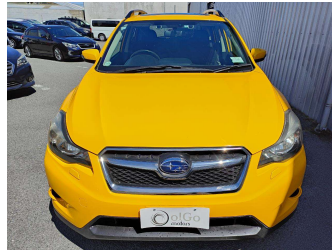

# 2015 Subaru XV 2.0i-L 4WD Eyesight

**Purchase Price**

**\$16,450**

Includes GST  
Excludes on-road costs of \$475

Finance may be available on this vehicle. Ask one of our friendly staff for more information.

Body Style  
**5 door, SUV / 4x4**

Odometer  
**88,000 km**

Engine  
**2000 cc, Petrol**

Fuel Type  
**Petrol**

Transmission  
**Auto, 4WD/4x4**

Wheels  
-

VIN  
**7AT0GF1XX23093417**

Interior  
**Black, Cloth**