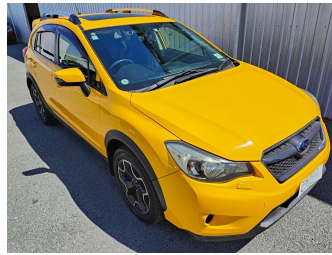

# 2015 Subaru XV 2.0i-L 4WD Eyesight

**Purchase Price**

**\$16,450**

Includes GST  
Excludes on-road costs of \$475

Finance may be available on this vehicle. Ask one of our friendly staff for more information.

Body Style  
**5 door, SUV / 4x4**

Odometer  
**88,000 km**

Engine  
**2000 cc, Petrol**

Fuel Type  
**Petrol**

Transmission  
**Auto, 4WD/4x4**

Wheels  
-

VIN  
**7AT0GF1XX23093417**

Interior  
**Black, Cloth**