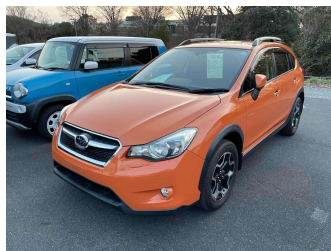

# 2013 Subaru XV 2.0i-L 4WD Eyesight

Purchase Price

**\$14,450**

Includes GST  
Excludes on-road costs of \$350

Finance may be available on this vehicle. Ask one of our friendly staff for more information.

Body Style

**5 door, SUV / 4x4**

Odometer

**84,000 km**

Engine

**2000 cc, Petrol**

Fuel Type

**Petrol**

Transmission

**Auto, 4WD/4x4**

Wheels

-

VIN

-

Interior

**Black, Cloth**