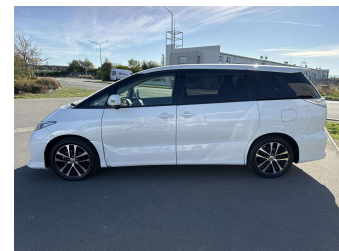

2015 Toyota Estima 2.4 Aeras

Purchase Price **\$16,930**

Includes GST
Excludes on-road costs of \$350

Finance may be available on this vehicle. Ask one of our friendly staff for more information.

Gain peace of mind with Mechanical Breakdown Insurance. **Ask us how.**

Body Style
5 door, People Mover

Odometer
138,500 km

Engine
2400 cc, Petrol

Fuel Type
Petrol

Transmission
Auto, Front Wheel

Wheels
-

VIN
-

Interior
Black, Cloth