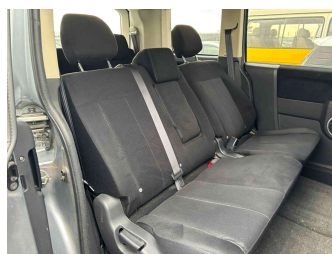

2013 Mitsubishi Delica D5 2.2 Diesel Power Pkg

Purchase Price

$21,450

Includes GST
Excludes on-road costs of $550

Note: A Clean Car fee/rebate does not apply to this vehicle

Finance may be available on this vehicle. Ask one of our friendly staff for more information.

Gain peace of mind with Mechanical Breakdown Insurance. **Ask us how.**

1. **Top features**
2. » 4WD
   - » ABS Braking
   - » Air Conditioning
   - » Alloy Wheels (Factory)
   - » CD Player
   - » Central Locking
   - » Comes with new WOF
   - » Electric Mirrors
   - » Electric Windows
   - » Remote Locking

Body Style
5 door, Van

Odometer
148,000 km

Engine
2200 cc, Internal Combustion

Fuel Type
Diesel

Transmission
Auto, 4WD/4x4

Wheels
-

VIN
-

Interior
Black, Cloth

Safety
-

Reg No.
-

Ext Colour
Silver

History
Ex-Overseas

Seats
7 seats

CO2 Emissions
-

Energy Economy
-

Stock ID: 23684

olGo Motors Sydenham | Phone 0800 888 585 | Email chc.sales@olgomotors.co.nz
115 Orbell St, Sydenham, Christchurch 8023, New Zealand
www.olgomotors.co.nz

4.50 | 2124 reviews