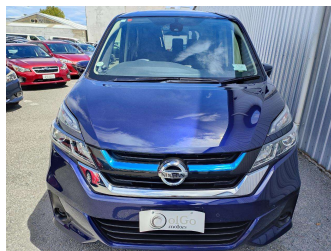

2018 Nissan Serena e-Power

Purchase Price **\$21,950**

Includes GST
Excludes on-road costs of \$475

Finance may be available on this vehicle. Ask one of our friendly staff for more information.

Gain peace of mind with Mechanical Breakdown Insurance. **Ask us how.**

Body Style	5 door, Van	Reg No.	-
Odometer	104,000 km	Ext Colour	Blue
Engine	1200 cc, Hybrid	History	Ex-Overseas
Fuel Type	Hybrid	Seats	7 seats
Transmission	Auto, Front Wheel	CO2 Emissions	★★★★☆ 111 grams/km
Wheels	-	Energy Economy	★★★★☆☆
VIN	7AT0DH3FX23004903	Annual fuel cost of \$1,840	4.7L per 100km
Interior	Black, Cloth	Cost per year is an estimate based on petrol price of \$2.80 per litre and an average distance of 14000 km. Emissions and Energy Economy figures standardised to 3P WLTP.	
Safety		Stock ID: 23210	
	Based on 2023 VSRR rating		