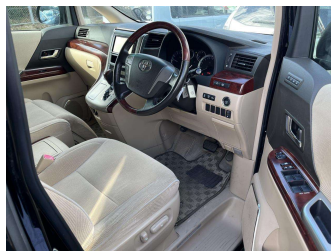

2009 Toyota Vellfire 2.4V

Purchase Price

\$13,950

Includes GST
Excludes on-road costs of \$350

Finance may be available on this vehicle. Ask one of our friendly staff for more information.

Gain peace of mind with Mechanical Breakdown Insurance. **Ask us how.**

Top features

- » ABS Braking
- » Air Conditioning
- » Alloy Wheels (Factory)
- » CD Player
- » Central Locking
- » Chain Driven (no cam b...
- » Comes with new WOF
- » Cruise Control
- » Electric Mirrors
- » Electric Windows
- » Front Wheel Drive
- » New Shape
- » Power Door(s)
- » Remote Locking
- » Reversing Camera
- » Smart Key

Transmission

Auto, Front Wheel

Wheels

-

VIN

-

Interior

Beige, Cloth