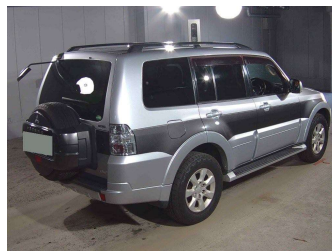

# 2014 Mitsubishi Pajero 3.2 4WD Diesel Exceed

**Purchase Price** **\$30,930**

Includes GST  
Excludes on-road costs of \$675

Finance may be available on this vehicle. Ask one of our friendly staff for more information.

Body Style  
**5 door, SUV / 4x4**

Odometer  
**104,100 km**

Engine  
**3200 cc, Internal Combustion**

Fuel Type  
**Diesel**

Transmission  
**5-Speed Auto, 4WD/4x4**

Wheels  
-

VIN  
-

Interior  
**Black, Cloth**