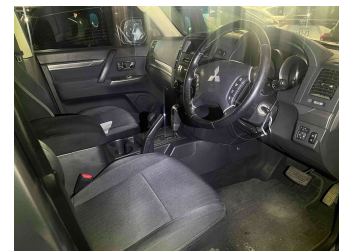

# 2014 Mitsubishi Pajero 3.2 4WD Diesel Exceed

**Purchase Price** **\$30,930**

Includes GST  
Excludes on-road costs of \$675

Finance may be available on this vehicle. Ask one of our friendly staff for more information.

Gain peace of mind with Mechanical Breakdown Insurance. **Ask us how.**

- Top features**
- » 4WD
  - » ABS Braking
  - » Air Conditioning
  - » Alloy Wheels (Factory)
  - » Body Kit (Factory)
  - » CD Player
  - » Central Locking
  - » Comes with new WOF
  - » Electric Mirrors
  - » Electric Windows
  - » ESC
  - » Heated Seat(s)
  - » Radio
  - » Remote Locking
  - » Roof Rails

Body Style  
**5 door, SUV / 4x4**

Odometer  
**104,100 km**

Engine  
**3200 cc, Internal Combustion**

Fuel Type  
**Diesel**

Transmission  
**5-Speed Auto, 4WD/4x4**

Wheels  
-

VIN  
-

Interior  
**Black, Cloth**