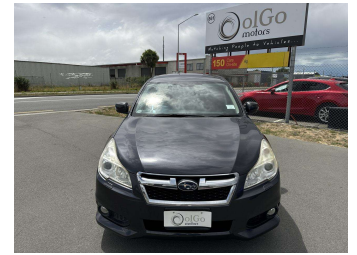

2013 Subaru Legacy 2.5i Facelift Eyesight

Purchase Price **\$9,930**

Includes GST
Excludes on-road costs of \$475

Finance may be available on this vehicle. Ask one of our friendly staff for more information.

Body Style
5 door, Station Wagon

Odometer
134,200 km

Engine
2500 cc, Petrol

Fuel Type
Petrol

Transmission
Auto, 4WD/4x4

Wheels
-

VIN
7AT0GF0BX24013794

Interior
Black, Cloth