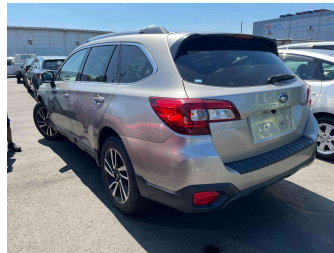

2015 Subaru Outback 2.5 4WD

Purchase Price

\$16,650

Includes GST
Excludes on-road costs of \$350

Finance may be available on this vehicle. Ask one of our friendly staff for more information.

Gain peace of mind with Mechanical Breakdown Insurance. **Ask us how.**

Body Style

5 door, Station Wagon

Odometer

120,000 km

Engine

2500 cc, Petrol

Fuel Type

Petrol

Transmission

Auto, 4WD/4x4

Wheels

-

VIN

-

Interior

Black, Cloth