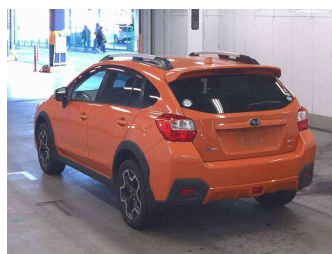

2013 Subaru XV 2.0i-L 4WD Eyesight

Purchase Price **\$12,450**

Includes GST
Excludes on-road costs of \$350

Finance may be available on this vehicle. Ask one of our friendly staff for more information.

Gain peace of mind with Mechanical Breakdown Insurance. **Ask us how.**

Body Style
5 door, SUV / 4x4

Odometer
134,000 km

Engine
2000 cc, Petrol

Fuel Type
Petrol

Transmission
Auto, 4WD/4x4

Wheels
-

VIN
-

Interior
Black, Cloth