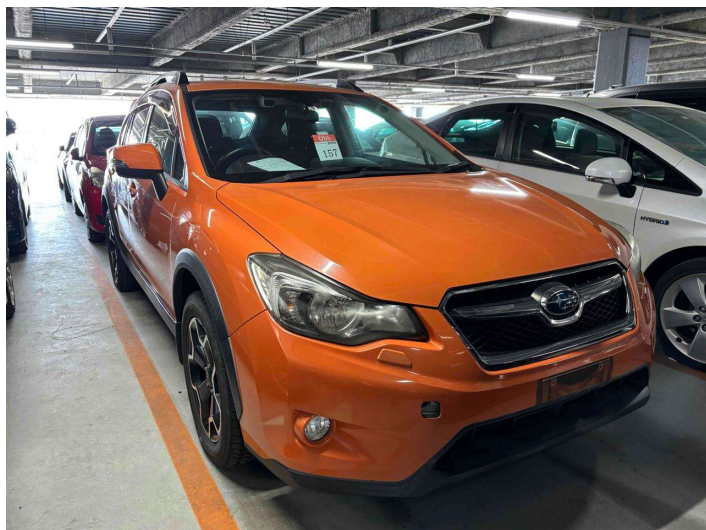

2013 Subaru XV 2.0i-L 4WD Eyesight

Purchase Price **\$12,450**

Includes GST
Excludes on-road costs of \$350

Finance may be available on this vehicle. Ask one of our friendly staff for more information.

Gain peace of mind with Mechanical Breakdown Insurance. **Ask us how.**

- Top features**
- » 4WD
 - » ABS Braking
 - » Air Conditioning
 - » Alloy Wheels (Factory)
 - » Body Kit (Factory)
 - » CD Player
 - » Central Locking
 - » Chain Driven (no cam b...
 - » Comes with new WOF
 - » Cruise Control
 - » Electric Mirrors
 - » Electric Windows
 - » New Shape
 - » Remote Locking
 - » Roof Rails
 - » Smart Key

Body Style
5 door, SUV / 4x4

Odometer
134,000 km

Engine
2000 cc, Petrol

Fuel Type
Petrol

Transmission
Auto, 4WD/4x4

Wheels
-

VIN
-

Interior
Black, Cloth