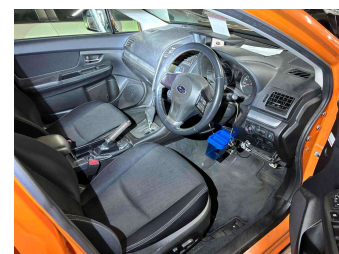

2013 Subaru XV 2.0i-L 4WD Eyesight

Purchase Price **\$12,450**

Includes GST
Excludes on-road costs of \$350

Finance may be available on this vehicle. Ask one of our friendly staff for more information.

Gain peace of mind with Mechanical Breakdown Insurance. **Ask us how.**

- Top features**
- » 4WD
 - » ABS Braking
 - » Air Conditioning
 - » Alloy Wheels (Factory)
 - » Body Kit (Factory)
 - » CD Player
 - » Central Locking
 - » Chain Driven (no cam b...
 - » Comes with new WOF
 - » Cruise Control
 - » Electric Mirrors
 - » Electric Windows
 - » New Shape
 - » Remote Locking
 - » Roof Rails
 - » Smart Key

Body Style
5 door, SUV / 4x4

Odometer
134,000 km

Engine
2000 cc, Petrol

Fuel Type
Petrol

Transmission
Auto, 4WD/4x4

Wheels
-

VIN
-

Interior
Black, Cloth