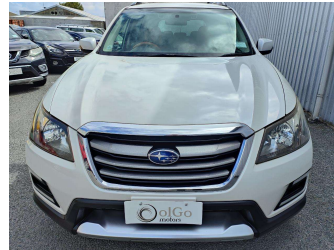

# 2015 Subaru Exiga Crossover 7 2.5 4WD EyeSight

**Purchase Price** **\$14,150**

Includes GST  
Excludes on-road costs of \$475

Finance may be available on this vehicle. Ask one of our friendly staff for more information.

Body Style  
**5 door, SUV / 4x4**

Odometer  
**113,000 km**

Engine  
**2500 cc, Petrol**

Fuel Type  
**Petrol**

Transmission  
**Auto, 4WD/4x4**

Wheels  
-

VIN  
**7AT0GF1RX24018111**

Interior  
**Beige, Leather**