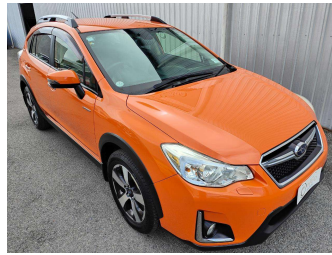

# 2016 Subaru XV 2.0i-L 4WD Hybrid EyeSight

**Purchase Price**

**\$14,950**

Includes GST  
Excludes on-road costs of \$475

Finance may be available on this vehicle. Ask one of our friendly staff for more information.

Body Style  
**5 door, Hatchback**

Odometer  
**131,000 km**

Engine  
**2000 cc, Hybrid**

Fuel Type  
**Hybrid**

Transmission  
**Auto, 4WD/4x4**

Wheels  
-

VIN  
**7AT0GF1XX24030827**

Interior  
**Black & Grey, Cloth**