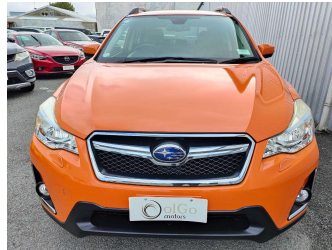

# 2016 Subaru XV 2.0i-L 4WD Hybrid EyeSight

**Purchase Price**

**\$14,950**

Includes GST  
Excludes on-road costs of \$475

Finance may be available on this vehicle. Ask one of our friendly staff for more information.

Body Style  
**5 door, Hatchback**

Odometer  
**131,000 km**

Engine  
**2000 cc, Hybrid**

Fuel Type  
**Hybrid**

Transmission  
**Auto, 4WD/4x4**

Wheels  
-

VIN  
**7AT0GF1XX24030827**

Interior  
**Black & Grey, Cloth**