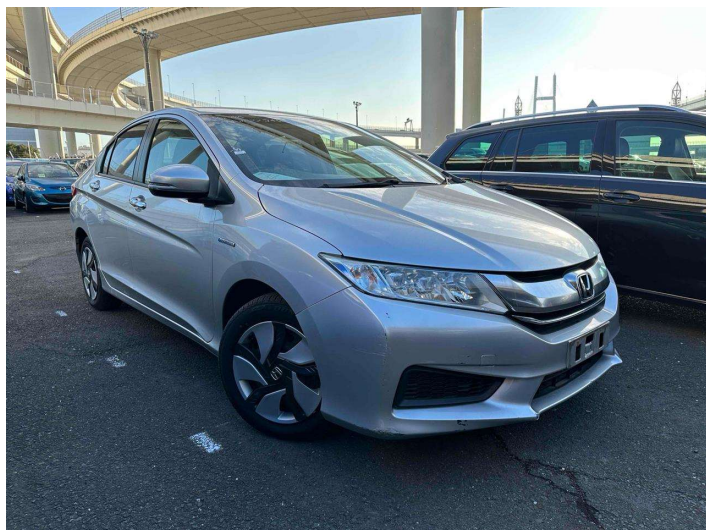

2015 Honda Grace 1.5 LX Hybrid

Purchase Price **\$16,950**

Includes GST
Excludes on-road costs of \$350

Finance may be available on this vehicle. Ask one of our friendly staff for more information.

Gain peace of mind with Mechanical Breakdown Insurance. **Ask us how.**

Body Style
4 door, Sedan

Odometer
24,000 km

Engine
1500 cc, Hybrid

Fuel Type
Hybrid

Transmission
Auto, Front Wheel

Wheels
-

VIN
-

Interior
Black, Cloth