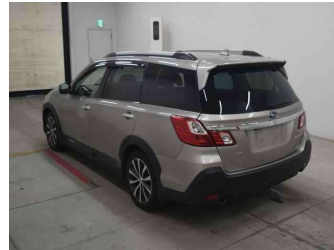

2015 Subaru Exiga Crossover 7 2.5 4WD EyeSight

Purchase Price

\$15,950

Includes GST
Excludes on-road costs of \$350

Finance may be available on this vehicle. Ask one of our friendly staff for more information.

Body Style
5 door, SUV / 4x4

Odometer
84,000 km

Engine
2500 cc, Petrol

Fuel Type
Petrol

Transmission
Auto, 4WD/4x4

Wheels
-

VIN
-

Interior
Brown, Half-Leather