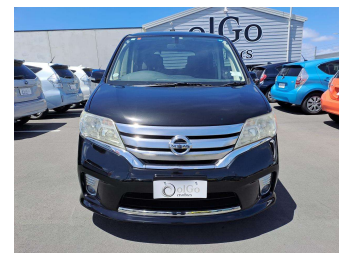

2013 Nissan Serena 2.0 Highway Star S-Hybrid

Purchase Price **\$9,950**

Includes GST
Excludes on-road costs of \$475

Finance may be available on this vehicle. Ask one of our friendly staff for more information.

Body Style
5 door, Van

Odometer
116,100 km

Engine
2000 cc, Hybrid

Fuel Type
Hybrid

Transmission
Auto, Front Wheel

Wheels
-

VIN
7AT0DH3FX23117892

Interior
Black, Cloth