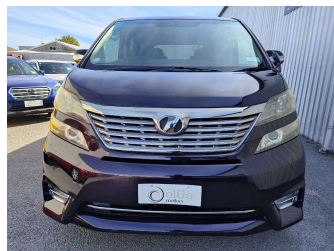

# 2010 Toyota Vellfire 2.4 Z Platinum Selection

Purchase Price

**\$12,950**

Includes GST  
Excludes on-road costs of \$475

Finance may be available on this vehicle. Ask one of our friendly staff for more information.

Body Style

**5 door, Van**

Odometer

**133,400 km**

Engine

**2400 cc, Petrol**

Fuel Type

**Petrol**