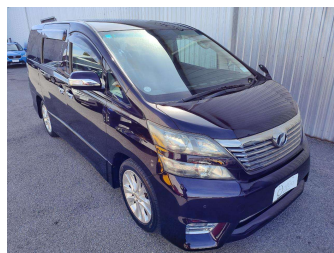

# 2010 Toyota Vellfire 2.4 Z Platinum Selection

Purchase Price

**\$12,950**

Includes GST  
Excludes on-road costs of \$475

Finance may be available on this vehicle. Ask one of our friendly staff for more information.

Body Style

**5 door, Van**

Odometer

**133,400 km**

Engine

**2400 cc, Petrol**

Fuel Type

**Petrol**

Transmission

**Auto, Front Wheel**

Wheels

-

VIN

**7AT0H65MX24094194**

Interior

**Black, Cloth**