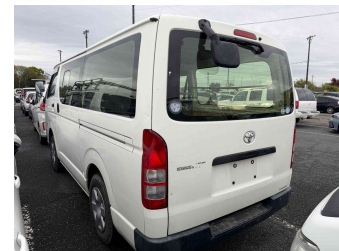

2018 Toyota Hiace 2.8 DX 4WD Diesel

Purchase Price **\$29,430**

Includes GST
Excludes on-road costs of \$675

Finance may be available on this vehicle. Ask one of our friendly staff for more information.

Gain peace of mind with Mechanical Breakdown Insurance. **Ask us how.**

Body Style
4 door, Van

Odometer
186,900 km

Engine
2800 cc, Internal Combustion

Fuel Type
Diesel

Transmission
6-Speed Auto, 4WD/4x4

Wheels
-

VIN
-

Interior
Grey, Cloth