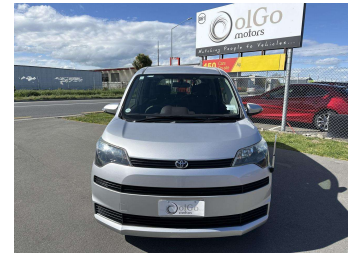

# 2014 Toyota Spade F

Purchase Price

**\$8,930**

Includes GST  
Excludes on-road costs of \$475

Finance may be available on this vehicle. Ask one of our friendly staff for more information.

Gain peace of mind with Mechanical Breakdown Insurance. **Ask us how.**

Body Style

**4 door, Hatchback**

Odometer

**28,300 km**

Engine

**1500 cc, Petrol**

Fuel Type

**Petrol**

Transmission

**Auto, Front Wheel**

Wheels

-

VIN

**7AT0H662X23139525**

Interior

**Black, Cloth**