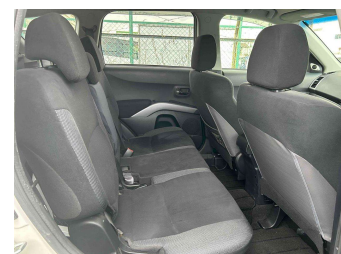

2007 Mitsubishi Outlander 24G 4WD

Purchase Price

\$12,950

Includes GST
Excludes on-road costs of \$350

Finance may be available on this vehicle. Ask one of our friendly staff for more information.

Gain peace of mind with Mechanical Breakdown Insurance. **Ask us how.**

- Top features**
- » 4WD
 - » ABS Braking
 - » Air Conditioning
 - » Alloy Wheels (Factory)
 - » Body Kit (Factory)
 - » CD Player
 - » Central Locking
 - » Chain Driven (no cam b...
 - » Comes with new WOF
 - » Electric Mirrors
 - » Electric Windows
 - » Rear Spoiler
 - » Remote Locking
 - » Reversing Camera

Body Style
5 door, SUV / 4x4

Odometer
64,000 km

Engine
2400 cc, Petrol

Fuel Type
Petrol

Transmission
Auto, 4WD/4x4

Wheels
-

VIN
-

Interior
Black, Cloth