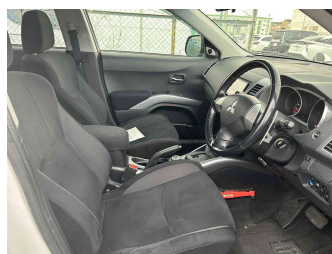

2007 Mitsubishi Outlander 24G 4WD

Purchase Price

\$12,950

Includes GST
Excludes on-road costs of \$350

Finance may be available on this vehicle. Ask one of our friendly staff for more information.

Gain peace of mind with Mechanical Breakdown Insurance. **Ask us how.**

- Top features**
- » 4WD
 - » ABS Braking
 - » Air Conditioning
 - » Alloy Wheels (Factory)
 - » Body Kit (Factory)
 - » CD Player
 - » Central Locking
 - » Chain Driven (no cam b...
 - » Comes with new WOF
 - » Electric Mirrors
 - » Electric Windows
 - » Rear Spoiler
 - » Remote Locking
 - » Reversing Camera

Body Style
5 door, SUV / 4x4

Odometer
64,000 km

Engine
2400 cc, Petrol

Fuel Type
Petrol

Transmission
Auto, 4WD/4x4

Wheels
-

VIN
-

Interior
Black, Cloth

Safety
-

Reg No.

-

Ext Colour
Pearl White

History
Ex-Overseas

Seats
7 seats

CO2 Emissions

-