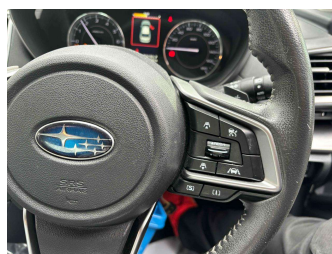

# 2016 Subaru Impreza G4 2.0i-L EyeSight

**Purchase Price** **\$13,930**

Includes GST  
Excludes on-road costs of \$350

Finance may be available on this vehicle. Ask one of our friendly staff for more information.

Body Style  
**4 door, Sedan**

Odometer  
**127,300 km**

Engine  
**2000 cc, Petrol**

Fuel Type  
**Petrol**

Transmission  
**Auto, Front Wheel**

Wheels  
-

VIN  
-

Interior  
**Black, Cloth**