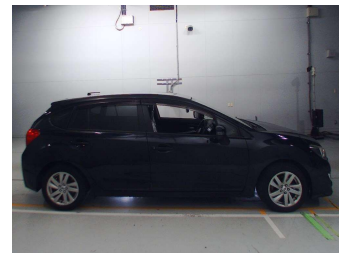

2015 Subaru Impreza 2.0i 4WD Sport EyeSight

Purchase Price

\$11,950

Includes GST
Excludes on-road costs of \$350

Finance may be available on this vehicle. Ask one of our friendly staff for more information.

Body Style

5 door, Hatchback

Odometer

92,000 km

Engine

2000 cc, Petrol

Fuel Type

Petrol

Transmission

Auto, 4WD/4x4

Wheels

-

VIN

-

Interior

Black, Cloth