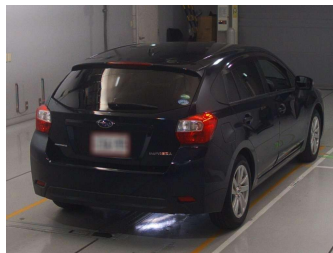

2015 Subaru Impreza 2.0i 4WD Sport EyeSight

Purchase Price

\$11,950

Includes GST
Excludes on-road costs of \$350

Finance may be available on this vehicle. Ask one of our friendly staff for more information.

Body Style

5 door, Hatchback

Odometer

92,000 km

Engine

2000 cc, Petrol

Fuel Type

Petrol

Transmission

Auto, 4WD/4x4

Wheels

-

VIN

-

Interior

Black, Cloth