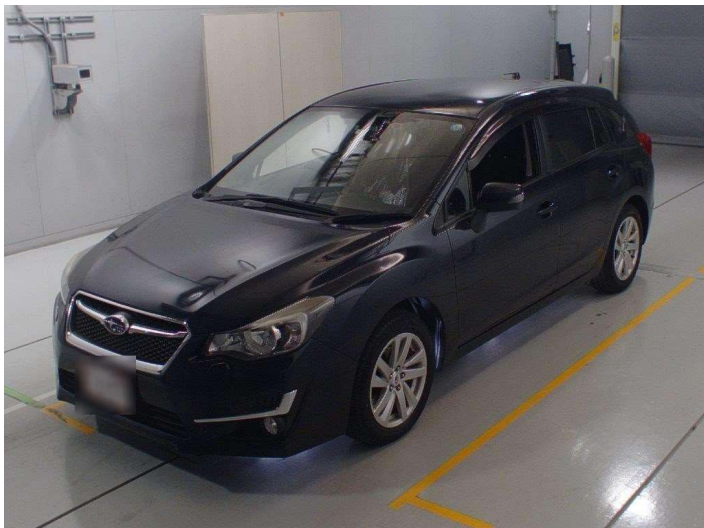

2015 Subaru Impreza 2.0i 4WD Sport EyeSight

Purchase Price

\$11,950

Includes GST
Excludes on-road costs of \$350

Finance may be available on this vehicle. Ask one of our friendly staff for more information.

Gain peace of mind with Mechanical Breakdown Insurance. **Ask us how.**

Top features

- » 4WD
- » ABS Braking
- » Air Conditioning
- » Alloy Wheels (Factory)
- » CD Player
- » Central Locking
- » Chain Driven (no cam b...
- » Comes with new WOF
- » Cruise Control
- » Electric Mirrors
- » Electric Windows
- » Facelift Model
- » Remote Locking

Body Style

5 door, Hatchback

Odometer

92,000 km

Engine

2000 cc, Petrol

Fuel Type

Petrol

Transmission

Auto, 4WD/4x4

Wheels

-

VIN

-

Interior

Black, Cloth