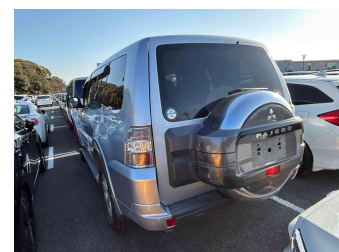

# 2015 Mitsubishi Pajero 3.2 4WD GR Diesel

**Purchase Price** **\$25,930**

Includes GST  
Excludes on-road costs of \$675

Finance may be available on this vehicle. Ask one of our friendly staff for more information.

**Body Style**  
5 door, SUV / 4x4

**Odometer**  
174,700 km

**Engine**  
3200 cc, Internal Combustion

**Fuel Type**  
Diesel

**Transmission**  
5-Speed Auto, 4WD/4x4

**Wheels**  
-

**VIN**  
-

**Interior**  
Black, Cloth