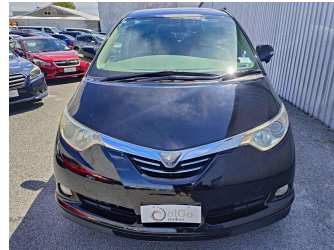

# 2008 Toyota Estima 2.4 G 4WD Hybrid

Purchase Price

**\$11,950**

Includes GST  
Excludes on-road costs of \$475

Finance may be available on this vehicle. Ask one of our friendly staff for more information.

Body Style

**5 door, People Mover**

Odometer

**124,000 km**

Engine

**2400 cc, Hybrid**

Fuel Type

**Hybrid**