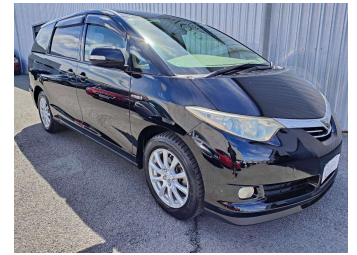

# 2008 Toyota Estima 2.4 G 4WD Hybrid

Purchase Price

**\$11,950**

Includes GST  
Excludes on-road costs of \$475

Finance may be available on this vehicle. Ask one of our friendly staff for more information.

Body Style

**5 door, People Mover**

Odometer

**124,000 km**

Engine

**2400 cc, Hybrid**

Fuel Type

**Hybrid**