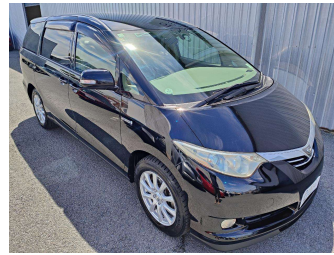

# 2008 Toyota Estima 2.4 G 4WD Hybrid

Purchase Price

**\$11,950**

Includes GST  
Excludes on-road costs of \$475

Finance may be available on this vehicle. Ask one of our friendly staff for more information.

Body Style

**5 door, People Mover**

Odometer

**124,000 km**

Engine

**2400 cc, Hybrid**

Fuel Type

**Hybrid**