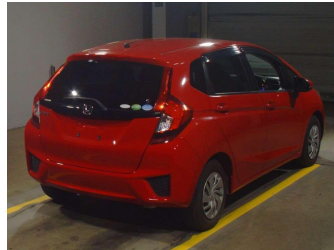

2013 Honda Fit 13G F Pkg

Purchase Price

\$11,950

Includes GST
Excludes on-road costs of \$350

Finance may be available on this vehicle. Ask one of our friendly staff for more information.

Gain peace of mind with Mechanical Breakdown Insurance. **Ask us how.**

Body Style

5 door, Hatchback

Odometer

33,000 km

Engine

1300 cc, Petrol

Fuel Type

Petrol

Transmission

Auto, Front Wheel

Wheels

-

VIN

-

Interior

Black, Cloth