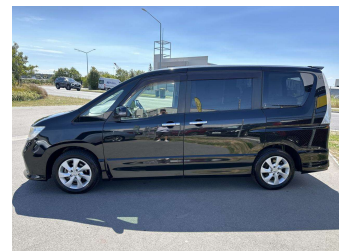

2012 Nissan Serena 2.0 Highway Star

Purchase Price **\$9,930**

Includes GST
Excludes on-road costs of \$350

Finance may be available on this vehicle. Ask one of our friendly staff for more information.

Gain peace of mind with Mechanical Breakdown Insurance. Ask us how.

Body Style
5 door, Van

Odometer
140,400 km

Engine
2000 cc, Petrol

Fuel Type
Petrol

Transmission
Auto, Front Wheel

Wheels
-

VIN
7AT0DH3FX23046559

Interior
Black, Cloth