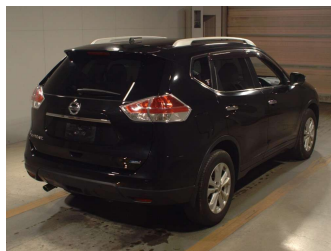

2014 Nissan X-Trail 20X 4WD Emergency Brake

Purchase Price **\$17,430**

Includes GST
Excludes on-road costs of \$350

Finance may be available on this vehicle. Ask one of our friendly staff for more information.

Gain peace of mind with Mechanical Breakdown Insurance. **Ask us how.**

- Top features**
- » 4WD
 - » ABS Braking
 - » Air Conditioning
 - » Alloy Wheels (Factory)
 - » Body Kit (Factory)
 - » CD Player
 - » Central Locking
 - » Chain Driven (no cam b...
 - » Comes with new WOF
 - » Electric Mirrors
 - » Electric Windows
 - » Heated Seat(s)
 - » New Shape
 - » Remote Locking
 - » Reversing Camera
 - » Roof Rails
 - » Smart Key

Body Style
5 door, SUV / 4x4

Odometer
72,700 km

Engine
2000 cc, Petrol

Fuel Type
Petrol

Transmission
Auto, 4WD/4x4

Wheels
-

VIN
-

Interior
Black, Leather