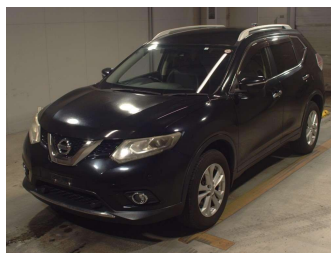

2014 Nissan X-Trail 20X 4WD Emergency Brake

Purchase Price **\$17,430**

Includes GST
Excludes on-road costs of \$350

Finance may be available on this vehicle. Ask one of our friendly staff for more information.

Body Style
5 door, SUV / 4x4

Odometer
72,700 km

Engine
2000 cc, Petrol

Fuel Type
Petrol

Transmission
Auto, 4WD/4x4

Wheels
-

VIN
-

Interior
Black, Leather