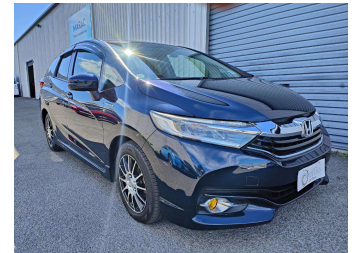

2015 Honda Shuttle 1.5 Hybrid

Purchase Price

\$13,150

Includes GST
Excludes on-road costs of \$475

Finance may be available on this vehicle. Ask one of our friendly staff for more information.

Gain peace of mind with Mechanical Breakdown Insurance. **Ask us how.**

Body Style

5 door, Station Wagon

Odometer

68,000 km

Engine

1500 cc, Hybrid

Fuel Type

Hybrid

Transmission

Auto, Front Wheel

Wheels

-

VIN

7AT08G1XX23024966

Interior

Black, Half-Leather