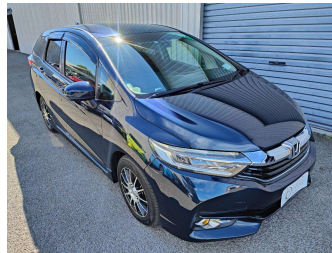

2015 Honda Shuttle 1.5 Hybrid

Purchase Price

\$13,150

Includes GST
Excludes on-road costs of \$475

Finance may be available on this vehicle. Ask one of our friendly staff for more information.

Gain peace of mind with Mechanical Breakdown Insurance. **Ask us how.**

Body Style

5 door, Station Wagon

Odometer

68,000 km

Engine

1500 cc, Hybrid

Fuel Type

Hybrid

Transmission

Auto, Front Wheel

Wheels

-

VIN

7AT08G1XX23024966

Interior

Black, Half-Leather