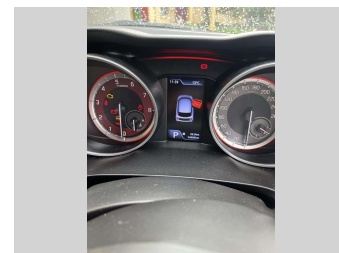

2019 Suzuki Swift SPORT 1.4PT/6AT

Purchase Price

\$18,830

Includes GST
Excludes on-road costs of \$150

Finance may be available on this vehicle. Ask one of our friendly staff for more information.

Gain peace of mind with Mechanical Breakdown Insurance. **Ask us how.**

Body Style

5 door, Hatchback

Odometer

25,000 km

Engine

1400 cc, Petrol

Fuel Type

Petrol