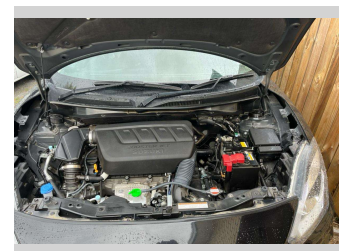

2019 Suzuki Swift SPORT 1.4PT/6AT

Purchase Price

\$18,830

Includes GST
Excludes on-road costs of \$150

Finance may be available on this vehicle. Ask one of our friendly staff for more information.

Gain peace of mind with Mechanical Breakdown Insurance. **Ask us how.**

Top features

- » ABS Braking
- » Air Conditioning
- » Alloy Wheels (Factory)
- » Body Kit (Factory)
- » CD Player
- » Central Locking
- » Chain Driven (no cam b...)
- » Comes with new WOF
- » Electric Windows
- » Front Wheel Drive
- » Remote Locking