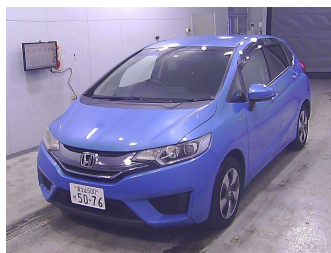

# 2013 Honda Fit 1.5 Hybrid L Pkg

**Purchase Price** **\$12,430**

Includes GST  
Excludes on-road costs of \$350

Finance may be available on this vehicle. Ask one of our friendly staff for more information.

Body Style  
**5 door, Hatchback**

Odometer  
**51,600 km**

Engine  
**1500 cc, Hybrid**

Fuel Type  
**Hybrid**

Transmission  
**Auto, Front Wheel**

Wheels  
-

VIN  
-

Interior  
**Black, Half-Leather**