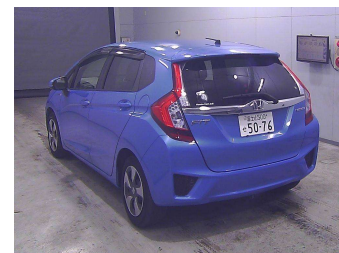

# 2013 Honda Fit 1.5 Hybrid L Pkg

**Purchase Price** **\$12,430**

Includes GST  
Excludes on-road costs of \$350

Finance may be available on this vehicle. Ask one of our friendly staff for more information.

Body Style  
**5 door, Hatchback**

Odometer  
**51,600 km**

Engine  
**1500 cc, Hybrid**

Fuel Type  
**Hybrid**

Transmission  
**Auto, Front Wheel**

Wheels  
-

VIN  
-

Interior  
**Black, Half-Leather**