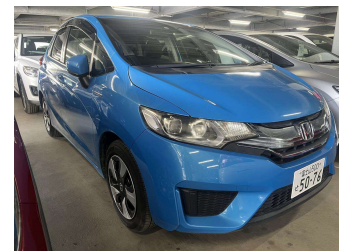

# 2013 Honda Fit 1.5 Hybrid L Pkg

**Purchase Price** **\$12,430**

Includes GST  
Excludes on-road costs of \$350

Finance may be available on this vehicle. Ask one of our friendly staff for more information.

Body Style  
**5 door, Hatchback**

Odometer  
**51,600 km**

Engine  
**1500 cc, Hybrid**

Fuel Type  
**Hybrid**

Transmission  
**Auto, Front Wheel**

Wheels  
-

VIN  
-

Interior  
**Black, Half-Leather**