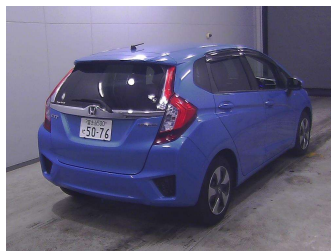

# 2013 Honda Fit 1.5 Hybrid L Pkg

**Purchase Price** **\$12,430**

Includes GST  
Excludes on-road costs of \$350

Finance may be available on this vehicle. Ask one of our friendly staff for more information.

Body Style  
**5 door, Hatchback**

Odometer  
**51,600 km**

Engine  
**1500 cc, Hybrid**

Fuel Type  
**Hybrid**

Transmission  
**Auto, Front Wheel**

Wheels  
-

VIN  
-

Interior  
**Black, Half-Leather**