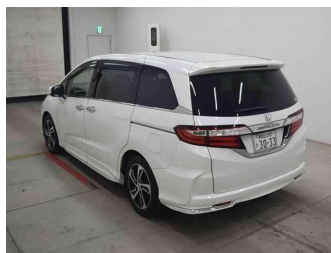

2013 Honda Odyssey 2.4 Absolute

Purchase Price **\$13,950**

Includes GST
Excludes on-road costs of \$350

Finance may be available on this vehicle. Ask one of our friendly staff for more information.

Gain peace of mind with Mechanical Breakdown Insurance. **Ask us how.**

Body Style
5 door, People Mover

Odometer
135,000 km

Engine
2400 cc, Petrol

Fuel Type
Petrol

Transmission
Auto, Front Wheel

Wheels
-

VIN
-

Interior
Black, Half-Leather