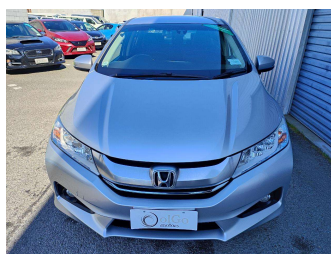

2015 Honda Grace 1.5 EX Hybrid

Purchase Price

\$12,150

Includes GST
Excludes on-road costs of \$475

Finance may be available on this vehicle. Ask one of our friendly staff for more information.

Gain peace of mind with Mechanical Breakdown Insurance. **Ask us how.**

Body Style

4 door, Sedan

Odometer

114,000 km

Engine

1500 cc, Hybrid

Fuel Type

Hybrid

Transmission

Auto, Front Wheel

Wheels

-

VIN

7AT08GEDX23010827

Interior

Black, Half-Leather