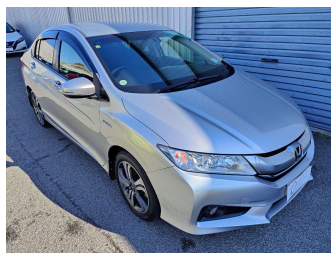

2015 Honda Grace 1.5 EX Hybrid

Purchase Price

\$12,150

Includes GST
Excludes on-road costs of \$475

Finance may be available on this vehicle. Ask one of our friendly staff for more information.

Gain peace of mind with Mechanical Breakdown Insurance. **Ask us how.**

Body Style

4 door, Sedan

Odometer

114,000 km

Engine

1500 cc, Hybrid

Fuel Type

Hybrid

Transmission

Auto, Front Wheel

Wheels

-

VIN

7AT08GEDX23010827

Interior

Black, Half-Leather