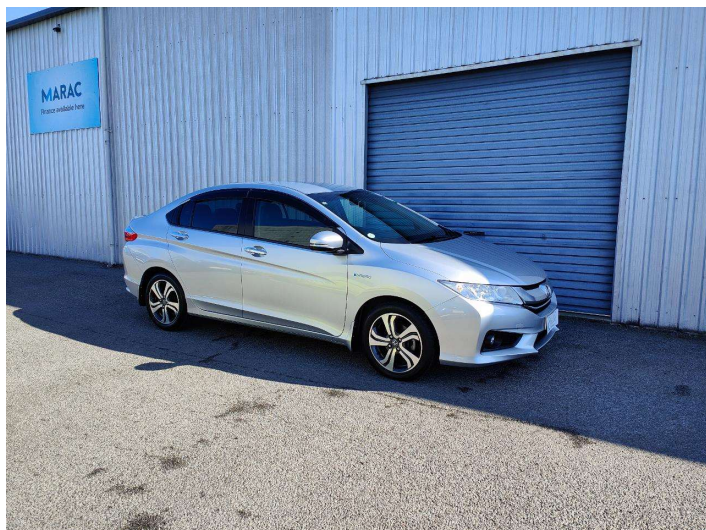

2015 Honda Grace 1.5 EX Hybrid

Purchase Price

\$12,150

Includes GST
Excludes on-road costs of \$475

Finance may be available on this vehicle. Ask one of our friendly staff for more information.

Gain peace of mind with Mechanical Breakdown Insurance. **Ask us how.**

Body Style

4 door, Sedan

Odometer

114,000 km

Engine

1500 cc, Hybrid

Fuel Type

Hybrid

Transmission

Auto, Front Wheel

Wheels

-

VIN

7AT08GEDX23010827

Interior

Black, Half-Leather