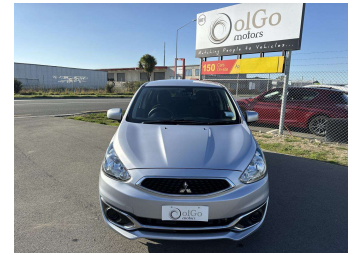

2016 Mitsubishi Mirage 1.2 M AS&G

Purchase Price

\$10,430

Includes GST
Excludes on-road costs of \$475

Finance may be available on this vehicle. Ask one of our friendly staff for more information.

Gain peace of mind with Mechanical Breakdown Insurance. **Ask us how.**

Body Style

5 door, Hatchback

Odometer

17,000 km

Engine

1200 cc, Petrol

Fuel Type

Petrol

Transmission

Auto, Front Wheel

Wheels

-

VIN

-

Interior

Black & Grey, Cloth