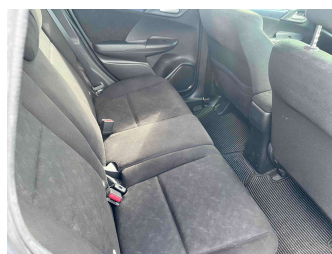

2019 Honda Shuttle 1.5 Hybrid SENSING

Purchase Price **$13,430**

Includes GST
Excludes on-road costs of $350

Finance may be available on this vehicle. Ask one of our friendly staff for more information.

Gain peace of mind with Mechanical Breakdown Insurance. **Ask us how.**

1. **Top features**
2. » ABS Braking
   - » Air Conditioning
   - » CD Player
   - » Central Locking
   - » Chain Driven (no cam b...
   - » Comes with new WOF
   - » Cruise Control
   - » Electric Mirrors
   - » Electric Windows
   - » Front Wheel Drive
   - » Remote Locking

Body Style
5 door, Station Wagon

Odometer
112,000 km

Engine
1500 cc, Hybrid

Fuel Type
Hybrid

Transmission
Auto, Front Wheel

Wheels
-

VIN
-

Interior
Black, Cloth

Safety
-

Reg No.
-

Ext Colour
Silver

History
Ex-Overseas

Seats
5 seats

CO2 Emissions
-

Energy Economy
-

Stock ID: 23765

O!Go Motors Rolleston | Phone 0800 888 155 | Email
rol.sales@olgomotors.co.nz
861 Jones Rd, Rolleston 7614, New Zealand
www.olgomotors.co.nz

★★★★★
4.53 | 1490 reviews