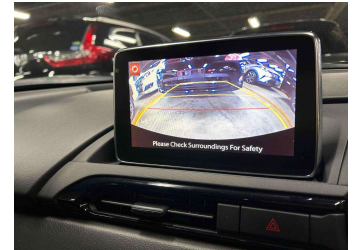

2016 Mazda Roadster S Leather Pkg

Purchase Price **$24,430**

Includes GST
Excludes on-road costs of $475

Finance may be available on this vehicle. Ask one of our friendly staff for more information.

Gain peace of mind with Mechanical Breakdown Insurance. **Ask us how.**

1. **Top features**
2. » ABS Braking
   - » Air Conditioning
   - » Alloy Wheels (Factory)
   - » CD Player
   - » Central Locking
   - » Chain Driven (no cam b...
   - » Comes with new WOF
   - » Electric Mirrors
   - » Electric Windows
   - » Heated Seat(s)
   - » New Shape
   - » Rear Wheel Drive
   - » Remote Locking
   - » Reversing Camera
   - » Smart Key

Body Style
2 door, Convertible

Odometer
92,000 km

Engine
1500 cc, Petrol

Fuel Type
Petrol

Transmission
6-Speed Auto, Rear Wheel

Wheels
-

VIN
-

Interior
Black, Leather

Safety
-

Reg No.
-

Ext Colour
Red

History
Ex-Overseas

Seats
2 seats

CO2 Emissions
-

Energy Economy
-

Stock ID: 24093

olGo Motors Rolleston | Phone 0800 888 155 | Email
rol.sales@olgomotors.co.nz
861 Jones Rd, Rolleston 7614, New Zealand
www.olgomotors.co.nz

★★★★★
4.54 | 1524 reviews