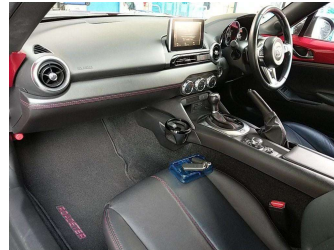

2016 Mazda Roadster S Leather Pkg

Purchase Price **$24,430**

Includes GST
Excludes on-road costs of $475

Finance may be available on this vehicle. Ask one of our friendly staff for more information.

Gain peace of mind with Mechanical Breakdown Insurance. **Ask us how.**

1. **Top features**
2. » ABS Braking
   - » Air Conditioning
   - » Alloy Wheels (Factory)
   - » CD Player
   - » Central Locking
   - » Chain Driven (no cam b...
   - » Comes with new WOF
   - » Electric Mirrors
   - » Electric Windows
   - » Heated Seat(s)
   - » New Shape
   - » Rear Wheel Drive
   - » Remote Locking
   - » Reversing Camera
   - » Smart Key

Body Style
2 door, Convertible

Odometer
92,000 km

Engine
1500 cc, Petrol

Fuel Type
Petrol

Transmission
6-Speed Auto, Rear Wheel

Wheels
-

VIN
-

Interior
Black, Leather

Safety
-

Reg No.
-

Ext Colour
Red

History
Ex-Overseas

Seats
2 seats

CO2 Emissions
-

Energy Economy
-

Stock ID: 24093

olGo Motors Rolleston | Phone 0800 888 155 | Email
rol.sales@olgomotors.co.nz
861 Jones Rd, Rolleston 7614, New Zealand
www.olgomotors.co.nz

★★★★★
4.54 | 1524 reviews