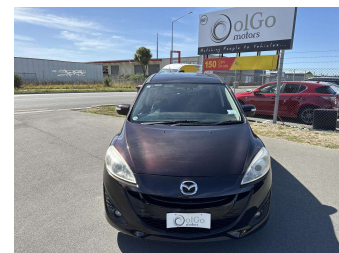

2012 Mazda Premacy 20S Prestige

Purchase Price **\$9,430**

Includes GST
Excludes on-road costs of \$475

Finance may be available on this vehicle. Ask one of our friendly staff for more information.

Gain peace of mind with Mechanical Breakdown Insurance. **Ask us how.**

Body Style
5 door, Station Wagon

Odometer
64,700 km

Engine
2000 cc, Petrol

Fuel Type
Petrol

Transmission
Auto, Front Wheel

Wheels
-

VIN
7AT0C133X24139609

Interior
Black & Brown, Half-Leather

Safety
-

Reg No.
-

Ext Colour
Dark Purple

History
Ex-Overseas

Seats
7 seats

CO2 Emissions
-

Energy Economy
-

Stock ID: 23527