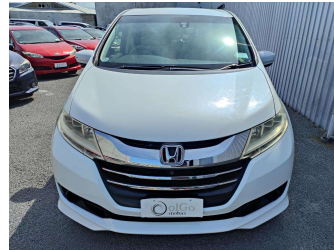

# 2013 Honda Odyssey 2.4 G new shape

**Purchase Price** **\$12,850**

Includes GST  
Excludes on-road costs of \$475

Finance may be available on this vehicle. Ask one of our friendly staff for more information.

Body Style  
**5 door, People Mover**

Odometer  
**139,000 km**

Engine  
**2400 cc, Petrol**

Fuel Type  
**Petrol**

Transmission  
**Auto, Front Wheel**

Wheels  
-

VIN  
**7AT08G61X24004208**

Interior  
**Beige, Cloth**