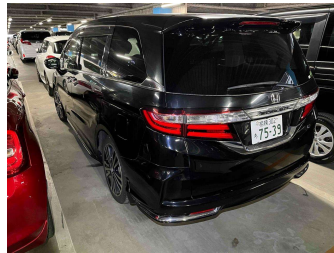

2015 Honda Odyssey 2.4 Absolute

Purchase Price **\$16,450**

Includes GST
Excludes on-road costs of \$475

Finance may be available on this vehicle. Ask one of our friendly staff for more information.

Gain peace of mind with Mechanical Breakdown Insurance. **Ask us how.**

Body Style
5 door, People Mover

Odometer
100,900 km

Engine
2400 cc, Petrol

Fuel Type
Petrol

Transmission
Auto, Front Wheel

Wheels
-

VIN
7AT08G61X24108831

Interior
Black, Half-Leather