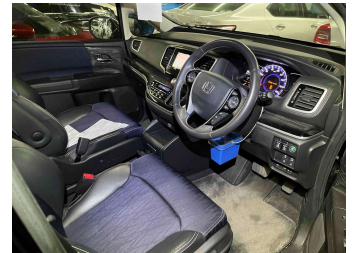

2015 Honda Odyssey 2.4 Absolute

Purchase Price **$16,450**

Includes GST
Excludes on-road costs of $475

Finance may be available on this vehicle. Ask one of our friendly staff for more information.

Gain peace of mind with Mechanical Breakdown Insurance. **Ask us how.**

1. **Top features**
2. » ABS Braking
   - » Air Conditioning
   - » Alloy Wheels (Factory)
   - » Body Kit (Factory)
   - » CD Player
   - » Central Locking
   - » Chain Driven (no cam b...)
   - » Comes with new WOF
   - » Cruise Control
   - » Electric Mirrors
   - » Electric Windows
   - » Front Wheel Drive
   - » New Shape
   - » Paddle Shifters
   - » Power Door(s)
   - » Remote Locking
   - » Reversing Camera
   - » Smart Key

Body Style
5 door, People Mover

Odometer
100,900 km

Engine
2400 cc, Petrol

Fuel Type
Petrol

Transmission
Auto, Front Wheel

Wheels
-

VIN
7AT08G61X24108831

Interior
Black, Half-Leather

Safety

Based on 2023 UCSR rating for 13-21 models

Reg No.

-

Ext Colour
Black

History
Ex-Overseas

Seats
7 seats

CO2 Emissions
★★★★☆
190 grams/km

Energy Economy
★★★★☆

Annual fuel cost of $3,210
8.2L per 100km

Cost per year is an estimate based on petrol price of $2.80 per litre and an average distance of 14000 km. Emissions and Energy Economy figures standardised to 3P WLTP.

Stock ID: 23756

olGo Motors Burnside | Phone 0800 0888 55 | Email burnside@olgomotors.co.nz
BURNSIDE, 5 Lake Bryndwr Lane, Christchurch 8053, New Zealand
www.olgomotors.co.nz