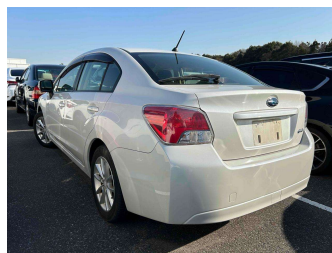

2013 Subaru Impreza G4 2.0i

Purchase Price

\$12,925

Includes GST
Excludes on-road costs of \$475

Finance may be available on this vehicle. Ask one of our friendly staff for more information.

Gain peace of mind with Mechanical Breakdown Insurance. **Ask us how.**

Body Style

4 door, Sedan

Odometer

8,200 km

Engine

2000 cc, Petrol

Fuel Type

Petrol

Transmission

Auto, Front Wheel

Wheels

-

VIN

-

Interior

Black, Cloth