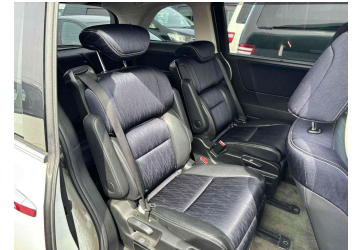

2015 Honda Odyssey 2.4 Absolute

Purchase Price **$12,950**

Includes GST
Excludes on-road costs of $350

Finance may be available on this vehicle. Ask one of our friendly staff for more information.

Gain peace of mind with Mechanical Breakdown Insurance. **Ask us how.**

1. **Top features**
2. » ABS Braking
   - » Air Conditioning
   - » CD Player
   - » Central Locking
   - » Chain Driven (no cam b...
   - » Comes with new WOF
   - » Electric Mirrors
   - » Electric Windows
   - » Front Wheel Drive
   - » Power Door(s)
   - » Remote Locking
   - » Reversing Camera

Body Style
5 door, People Mover

Odometer
148,000 km

Engine
2400 cc, Petrol

Fuel Type
Petrol

Transmission
Auto, Front Wheel

Wheels
-

VIN
-

Interior
Black, Half-Leather

Safety
-

Reg No.

-

Ext Colour
Pearl White

History
Ex-Overseas

Seats
7 seats

CO2 Emissions
-

Energy Economy

-

Stock ID: 23879

olGo Motors Sydenham | Phone 0800 888 585 | Email chc.sales@olgomotors.co.nz
115 Orbell St, Sydenham, Christchurch 8023, New Zealand
www.olgomotors.co.nz

★★★★★
4.50 | 2152 reviews