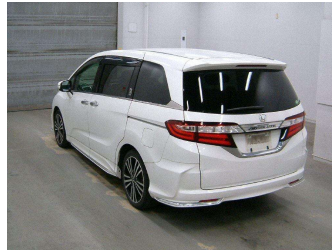

2015 Honda Odyssey 2.4 Absolute

Purchase Price **\$12,950**

Includes GST
Excludes on-road costs of \$350

Finance may be available on this vehicle. Ask one of our friendly staff for more information.

Gain peace of mind with Mechanical Breakdown Insurance. **Ask us how.**

Body Style
5 door, People Mover

Odometer
148,000 km

Engine
2400 cc, Petrol

Fuel Type
Petrol

Transmission
Auto, Front Wheel

Wheels
-

VIN
-

Interior
Black, Half-Leather