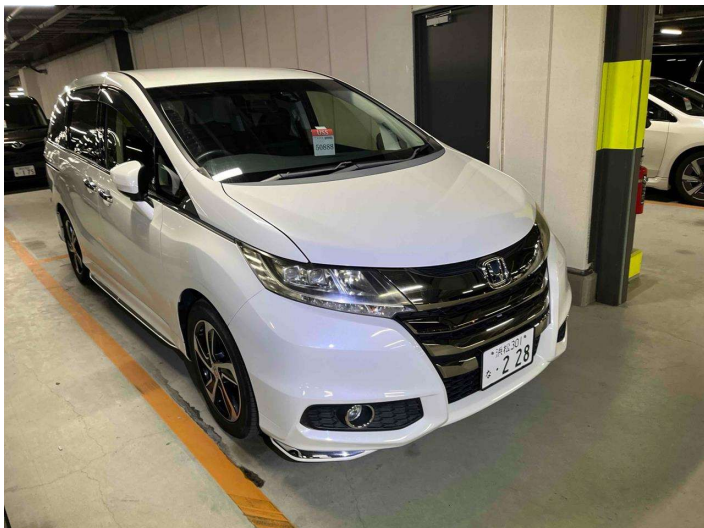

# 2013 Honda Odyssey 2.4 Absolute

**Purchase Price** **\$14,950**

Includes GST  
Excludes on-road costs of \$350

Finance may be available on this vehicle. Ask one of our friendly staff for more information.

Body Style  
**5 door, People Mover**

Odometer  
**117,000 km**

Engine  
**2400 cc, Petrol**

Fuel Type  
**Petrol**

Transmission  
**Auto, Front Wheel**

Wheels  
-

VIN  
-

Interior  
**Black, Cloth**