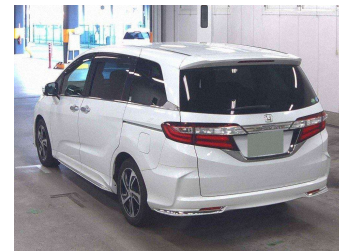

# 2013 Honda Odyssey 2.4 Absolute

**Purchase Price** **\$14,950**

Includes GST  
Excludes on-road costs of \$350

Finance may be available on this vehicle. Ask one of our friendly staff for more information.

Body Style  
**5 door, People Mover**

Odometer  
**117,000 km**

Engine  
**2400 cc, Petrol**

Fuel Type  
**Petrol**

Transmission  
**Auto, Front Wheel**

Wheels  
-

VIN  
-

Interior  
**Black, Cloth**